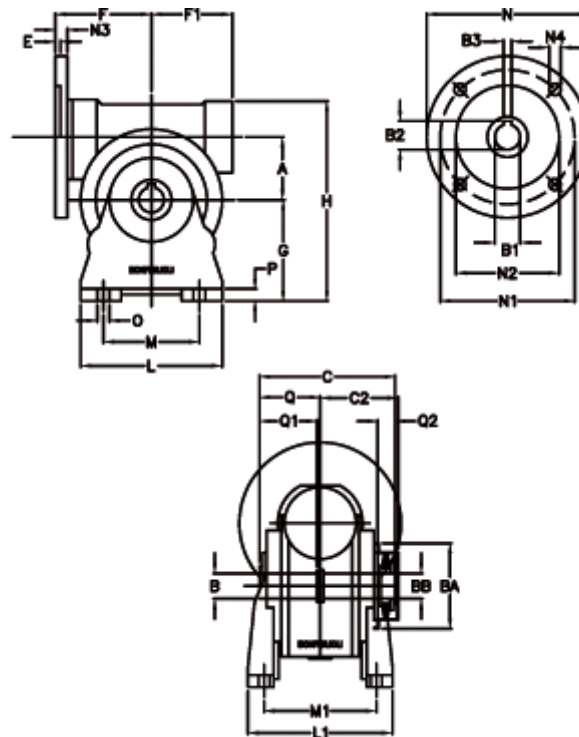

Data Sheet

Article number: 390204400722836

Description: Worm Gear with Torque Limiter
VF 44-L2-A-7-P71B14

Measures

a = 44.60	C2 = 48	L1 = 98.0	O = 8.5
B = 18	Description = VF 44A-xx-71B14	m = 52	P = 10
B1 E7 = 14	E = 2.0	M1 = 81.0	Q = 32.0
B2 = 16.3	F = 65	N = 105	Q1 = 32
B3 H9 = 5	F1 = 54	N1 = 85	Q2 = 12
BA = 40	g = 72	N2 = 70	
BB H7 = 11	H = 143	N3 = 10.0	
C = 79	L = 90	N4 = 7	